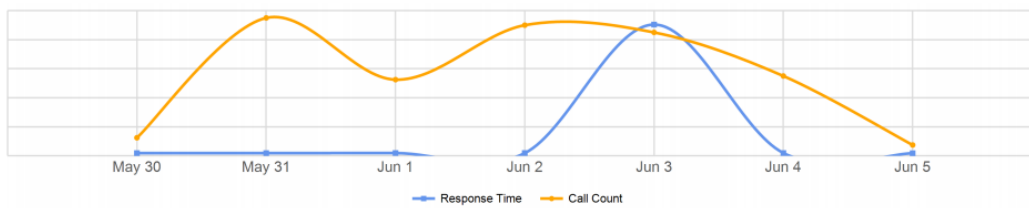

Delete CSV

Analytics Peripheral Report

Facility: Bolton

Time Period: 5/30/2021 12:00 AM - 6/5/2021 12:00 AM

Name	Battery Level	Date
BUTTON-314	3852.935(73.3%)	6/4/2021
BUTTON-319	4073.132(90.2%)	6/4/2021
BUTTON-203	4200.803(100%)	6/4/2021
BUTTON-510	4245.88(100%)	6/4/2021
BUTTON-210	4325.56(100%)	6/4/2021
BUTTON-510	4191.241(99.3%)	6/3/2021
BUTTON-510	4199.894(100%)	6/2/2021
BUTTON-314	3941.27(80.1%)	6/2/2021
BUTTON-314	3991.357(84%)	6/1/2021
BUTTON-307	3995.3(84.3%)	6/1/2021
BUTTON-510	4210.822(100%)	6/1/2021
BUTTON-210	4418.97(100%)	6/1/2021
BUTTON-314	4066.482(89.7%)	5/30/2021
BUTTON-203	4297.33(100%)	5/17/2021
BUTTON-203	4290.505(100%)	5/15/2021
BUTTON-203	4351.06(100%)	5/14/2021
BUTTON-314	3885.72(75.8%)	5/14/2021
BUTTON-314	4002.738(84.8%)	5/11/2021
BUTTON-314	4086.975(91.3%)	5/9/2021
BUTTON-203	4276.388(100%)	5/8/2021
BUTTON-307	4410.253(100%)	5/5/2021

Master Communicator by ControlledCare.com

Page 1 of 3

Analytics Response Summary Report

Facility: Bolton

Time Period: 5/30/2021 12:00 AM - 6/5/2021 12:00 AM

Control Button	Department	Level #	Area	Bed #	Total Calls	Response Time Avg.
Smoke		5	506		1	14h:49m:58s
Pull		3	307		4	01h:32m:00s
Door	Doors	9	Garage Pedestal		102	00h:00m:50s
Door	Doors	9	Main Door		6	00h:00m:45s
Door	Doors	9	P1 Garage to Elevator		9	00h:00m:45s
Door	Doors	9	P1 Garage to Hallway		35	00h:00m:45s
Door	Doors	9	Roof 6		2	00h:00m:45s