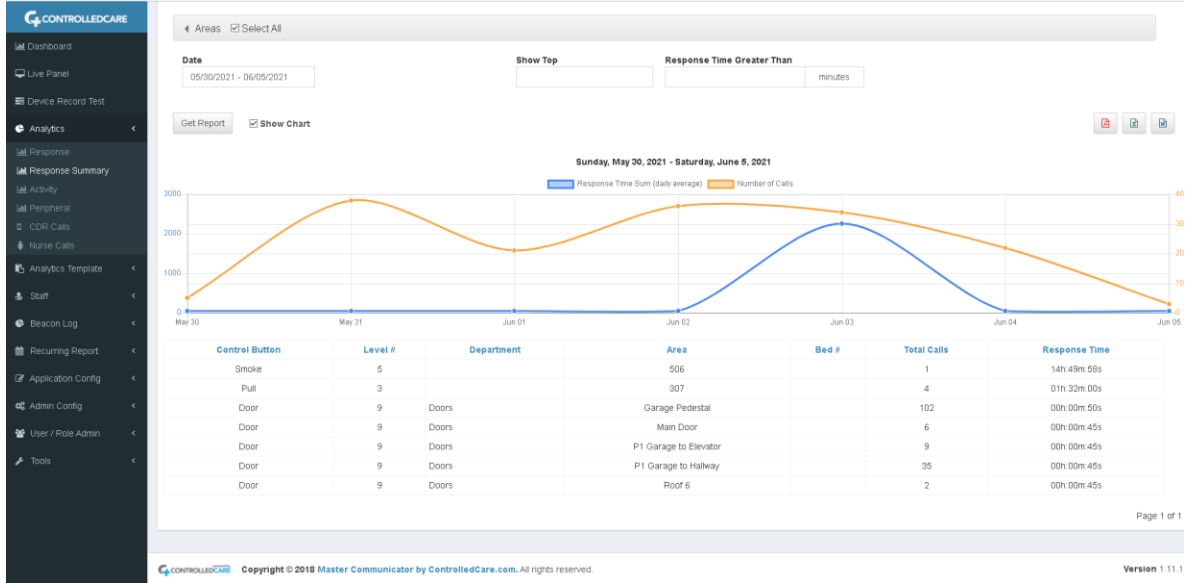

Solution and integrations provided:

- Nurse Call System with the location and alarm positioning option
- Automated Reports per requirement, scheduled every Monday at 08:00AM, in total 3
- Analytic on request with the filtering and sorting options, exported to PDF or Excel
- Remote access to Web Portal through any type of browser
- Alarms Live Panel Screen Super HD with the history frame
- Nurse Call Activity, Staff efficiency and patient care evidence
- NCS integrated to Phone System, Door Intercom and Fire Alarm
- Phone System with three levels: Tenants, NCS and Management
- Access Control multifunctional and central management
- Escalated Alarms, Nurses on shift, Master Nurse, General Manager
- Video Door Intercom integrated with PBX and NCS
- Added to the 24/7 monitoring system for advanced system notifications

Administrator System Level

VANTACT

Call History

1 2 3 4 5 » 10 Suite 307 Start End

<input type="checkbox"/>	Start	From	To	Duration	Trunk
6/3/2021					
<input type="checkbox"/>	12:34:39 PM	"Suite 307" <sip:suite-307@10.2.71.150>	"NCS Hunt" <sip.ncshunt@10.2.71.150>	00:21	
<input type="checkbox"/>	12:34:39 PM	"Suite 307" <sip:suite-307@10.2.71.150>	"NCS Hunt" <sip.ncshunt@10.2.71.150>	00:01	
<input type="checkbox"/>	12:34:19 PM	"Suite 307" <sip:suite-307@10.2.71.150>	"NCS Hunt" <sip.ncshunt@10.2.71.150>	00:01	
<input type="checkbox"/>	12:33:19 PM	"Suite 307" <sip:suite-307@10.2.71.150>	"NCS Hunt" <sip.ncshunt@10.2.71.150>	00:08	
<input type="checkbox"/>	12:28:09 PM	"Suite 307" <sip:suite-307@10.2.71.150>	"NCS Hunt" <sip.ncshunt@10.2.71.150>	00:12	
<input type="checkbox"/>	2:39:25 AM	"Suite 307" <sip:suite-307@10.2.71.150>	"NCS Hunt" <sip.ncshunt@10.2.71.150>	00:17	
<input type="checkbox"/>	12:03:48 AM	"Suite 307" <sip:suite-307@10.2.71.150>	"NCS Hunt" <sip.ncshunt@10.2.71.150>		